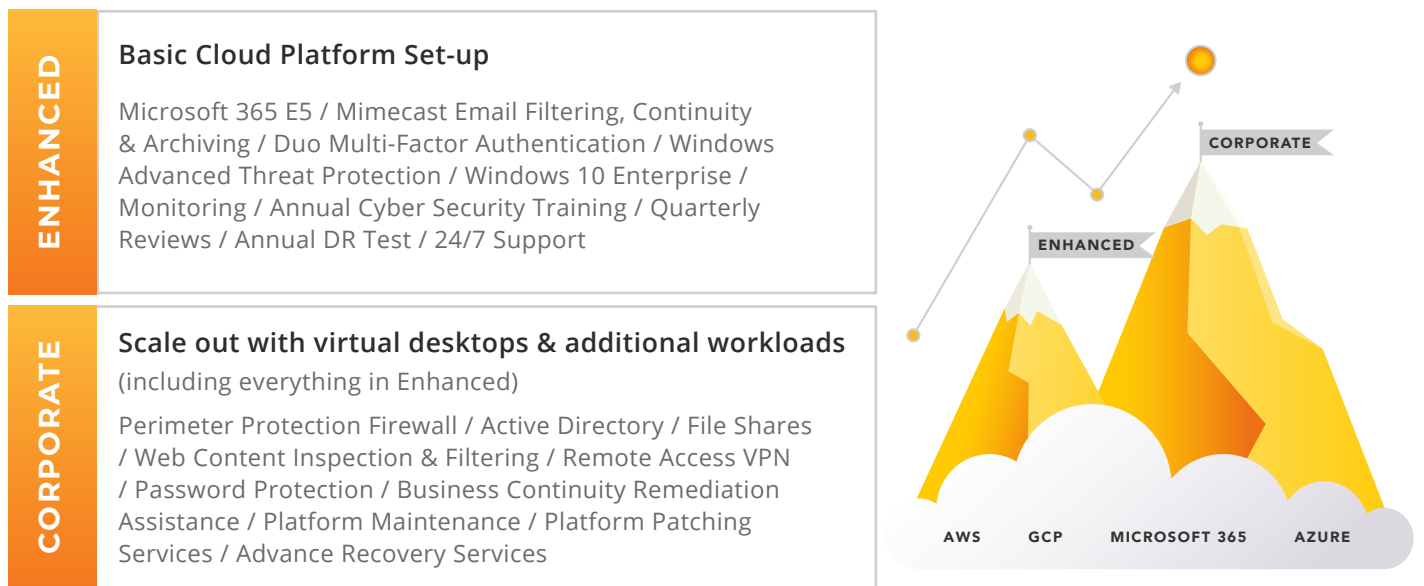

Cloud Platform

Cloud technologies continue to evolve rapidly with new features and better solutions. Keeping on top of this fast pace, utilising the best services whilst remaining secure and compliant is a challenge.

Our Cloud Platform 2.0 tackles these obstacles head on and adds significant enhancements to our core offering utilising a choice of Microsoft Azure, Microsoft 365, AWS and GCP. We bring you the best of breed, industry leading tools that enhance operational efficiency while also providing you with new opportunities for cost savings, improved security and increased flexibility.

Solution Overview

CUSTOMISATION OPTIONS

MESSAGING

COLLABORATION

INFORMATION PROTECTION
& COMPLIANCE

IDENTITY & THREAT
PROTECTION

Let us help you find the right option to suit your requirements, [contact us today](#):

LONDON

30 Crown Place
London, EC2A 4EB
+44 20 3857 1630

NEW YORK

600 Fifth Avenue
New York, NY 10020
+1 315 257 4284

BOSTON

359 Newbury Street
Boston, MA 02115
+1 315 257 4284

LET'S TALK

hello@hentsu.com
hentsu.com